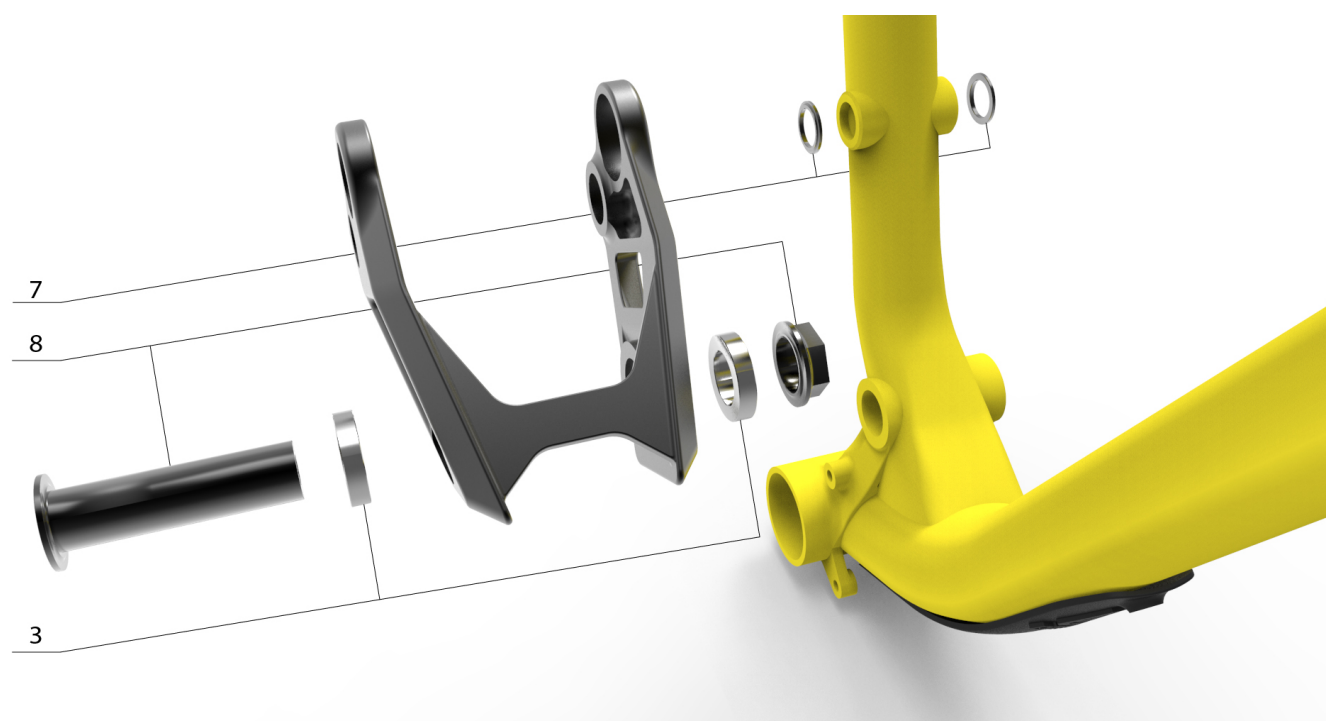

Rocker 1

Index	Ref	Nom	Photo
3	W21EBMETAV42	ROULEMENTS ENDURO BEARINGS META V4 / V4.2	2 x 6804 / 4 x 6800 / 6 x 6802
3	W21EBMETAPOW	ROULEMENTS ENDURO BEARINGS META POWER	2 x 6804 / 4 x 6800 / 2 x 3802 / 2 x 6802 / 2 x 6902
7	W17M42WASHERCKST	RONDELLES BASCULEUR / TUBE DE SELLE META V4 ET V4.2	
8	W17AXLELIFT	AXE BASCULEUR / TRIANGLE AVANT POUR META V4.2	10-15 N.m for original rocker