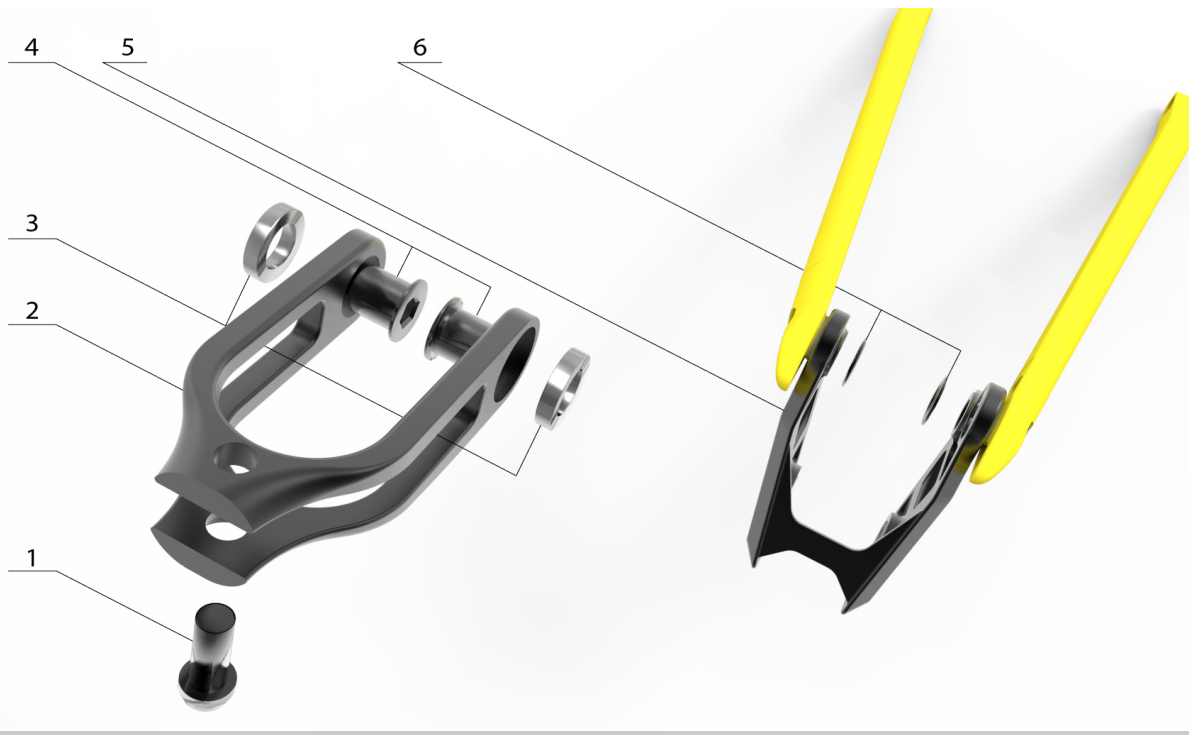

Clevis

Index	Ref	Nom	Photo
1	W15AXLESHCL	AXE AMORTISSEUR / PIED AMORTISSEUR META V4 ET V4.2	9 N.m
2	W17LINK	RALLONGE AMORTISSEUR META V4.2	
3	W21EBMETAV42	ROULEMENTS ENDURO BEARINGS META V4 / V4.2	2 x 6804 / 4 x 6800 / 6 x 6802
3	W21EBMETAPOW	ROULEMENTS ENDURO BEARINGS META POWER	2 x 6804 / 4 x 6800 / 2 x 3802 / 2 x 6802 / 2 x 6902
4	W15AXLELICL	AXES BASCULEUR / PIED AMORTISSEUR META V4 ET V4.2	10-15 N.m
5	W19MPWROCKER	BASCULEUR META POWER / V4.2	
6	W17M42WASHERCKCL	RONDELLES BASCULEUR / PIED AMORTISSEUR META V4 ET V4.2