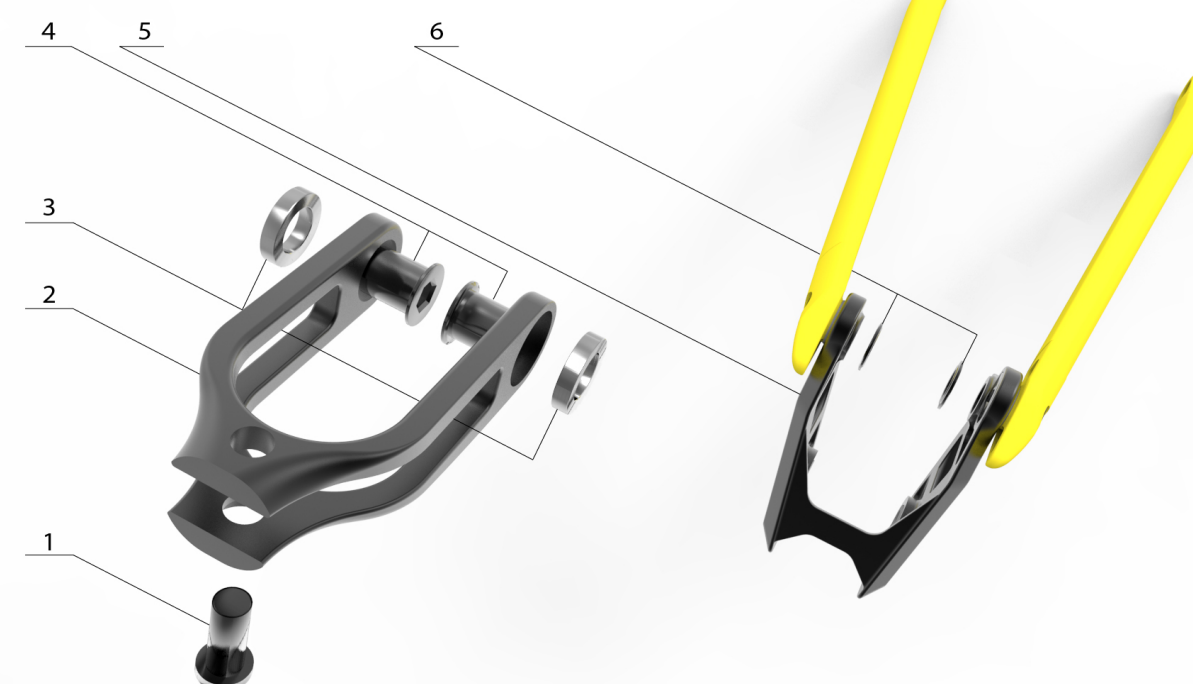

Clevis

Index	Ref	Nom	Photo
1	W15AXLESHCL	AXE AMORTISSEUR / PIED AMORTISSEUR META V4 ET V4.2	
2	W17LINK	BALLONNE AMORTISSEUR META V4.2	
3	W21EBMETAV42	ROULEMENTS ENDOUR BEARINGS META V4 / V4.2	
3	W21EBMETAPOW	ROULEMENTS ENDOUR BEARINGS META POWER	
4	W15AXLELICL	AXES BASCULEUR / PIED AMORTISSEUR META V4 ET V4.2	
5	W19MPWRCKER	BASCULEUR META POWER / V4.2	
6	W17M42WASHERCKL	RONDELLES BASCULEUR / PIED AMORTISSEUR META V4 ET V4.2