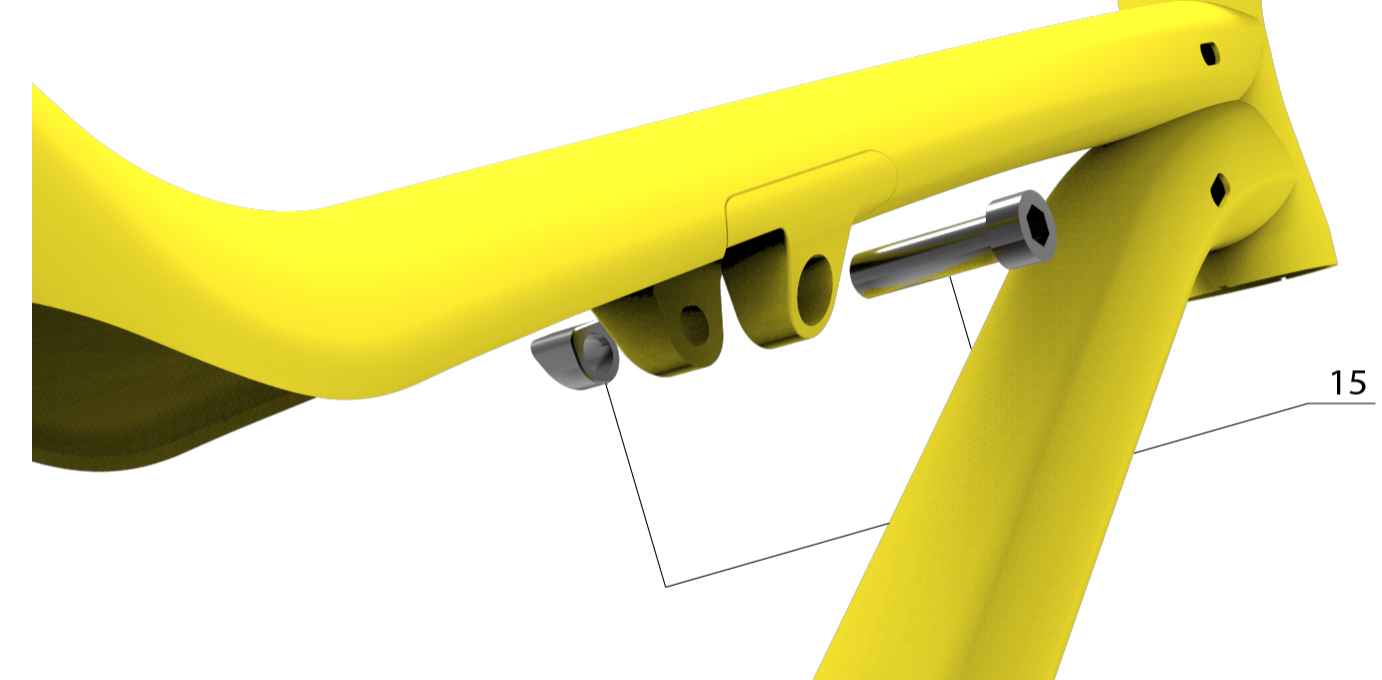

TopTube

Index	Ref	Nom	Photo
15	W15AXLESHTT	AXE AMORTISSEUR / TRIANGLE AVANT META V4	
15	W17M42AXLESHTTINS	INSERT AXE D'AMORTISSEUR META V4.2