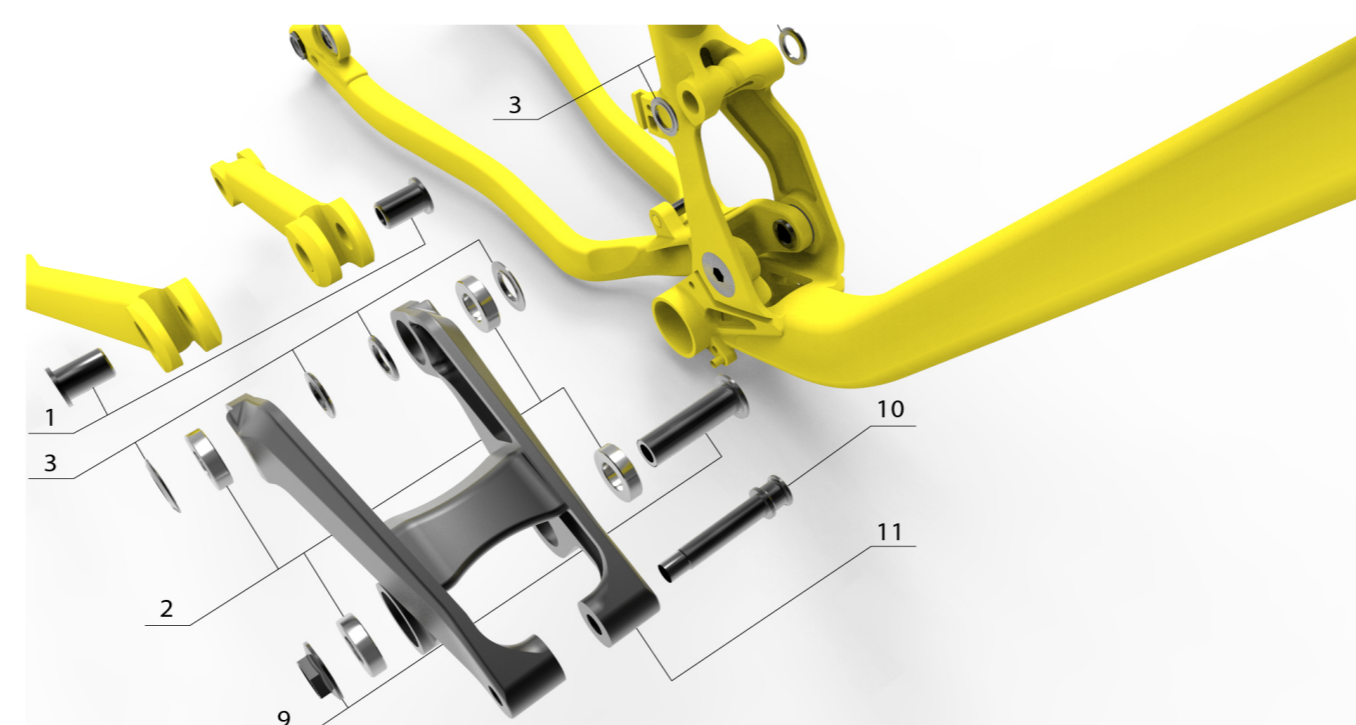

Contact System

Index	Ref	Nom		Photo
1	W12AXLESSCH	AXES CONTACT SYSTEM META V3 ET SUPREME V3	10-15 N.m	
10	W12AXLESLI	AXE AMORTISSEUR / BASCULEUR SUPREME DH V3 / META V3	12 N.m	
11	W13ROCKER24JR	KIT BASCULEUR POUR SUPREME 24 ET SUPREME JR V3		
2	W21EBFURIOUS	ROULEMENTS ENDURO BEARINGS META V3, SUPREME DH V3, V4, FRS, CLASH	2 x 6804 / 6 x 6902	
3	W12WASHCHST	KIT RONDELLES CONTACT SYSTEM META V3 ET SUPREME V3		
9	W12AXLELINK	AXE BASCULEUR / TRIANGLE AVANT + VIS POUR SUPREME DH V3 et META V3	10-15 N.m	

PARTS

Headset

ZS44 / 28,6 - ZS56 / 40

Bottom Bracket

PressFit BB92

Rear hanger

META V3

FreeHub Body

RH 01425B-X12
8/9/10S - Steel