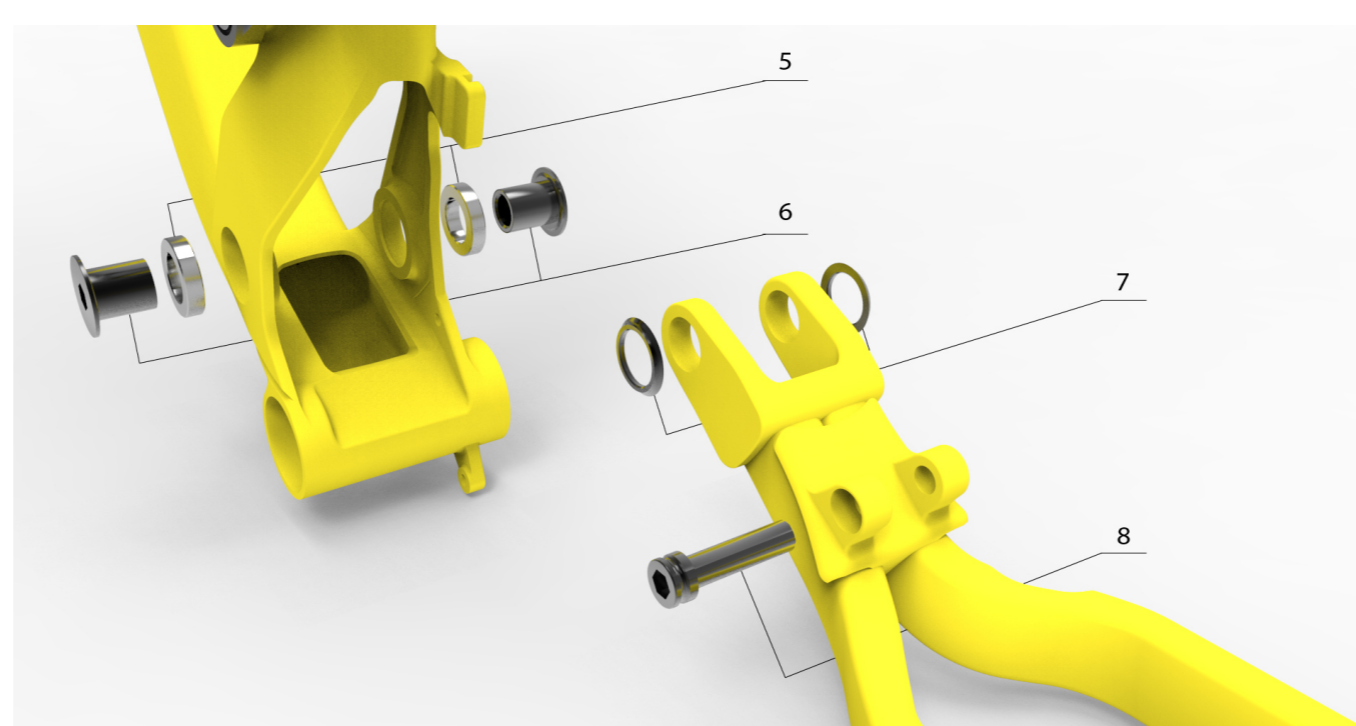

Main Pivot

Index	Ref	Nom		Photo
5	W21EBFURIOUS	ROULEMENTS ENDURO BEARINGS META V3, SUPREME DH V3, V4, FRS, CLASH	2 x 6804 / 6 x 6902	
6	W12AXLEMNPT	KIT AXES PIVOT PRINCIPAL SUPREME DH V3 / META V3	30-35 N.m	
7	W12WASHKITMP	RONDELLES PIVOT PRINCIPAL META V3 ET SUPREME V3		
8	W12AXLESHYO	AXE AMORTISSEUR / TRIANGLE ARRIERE SUPREME DH V3 / META V3	12 N.m